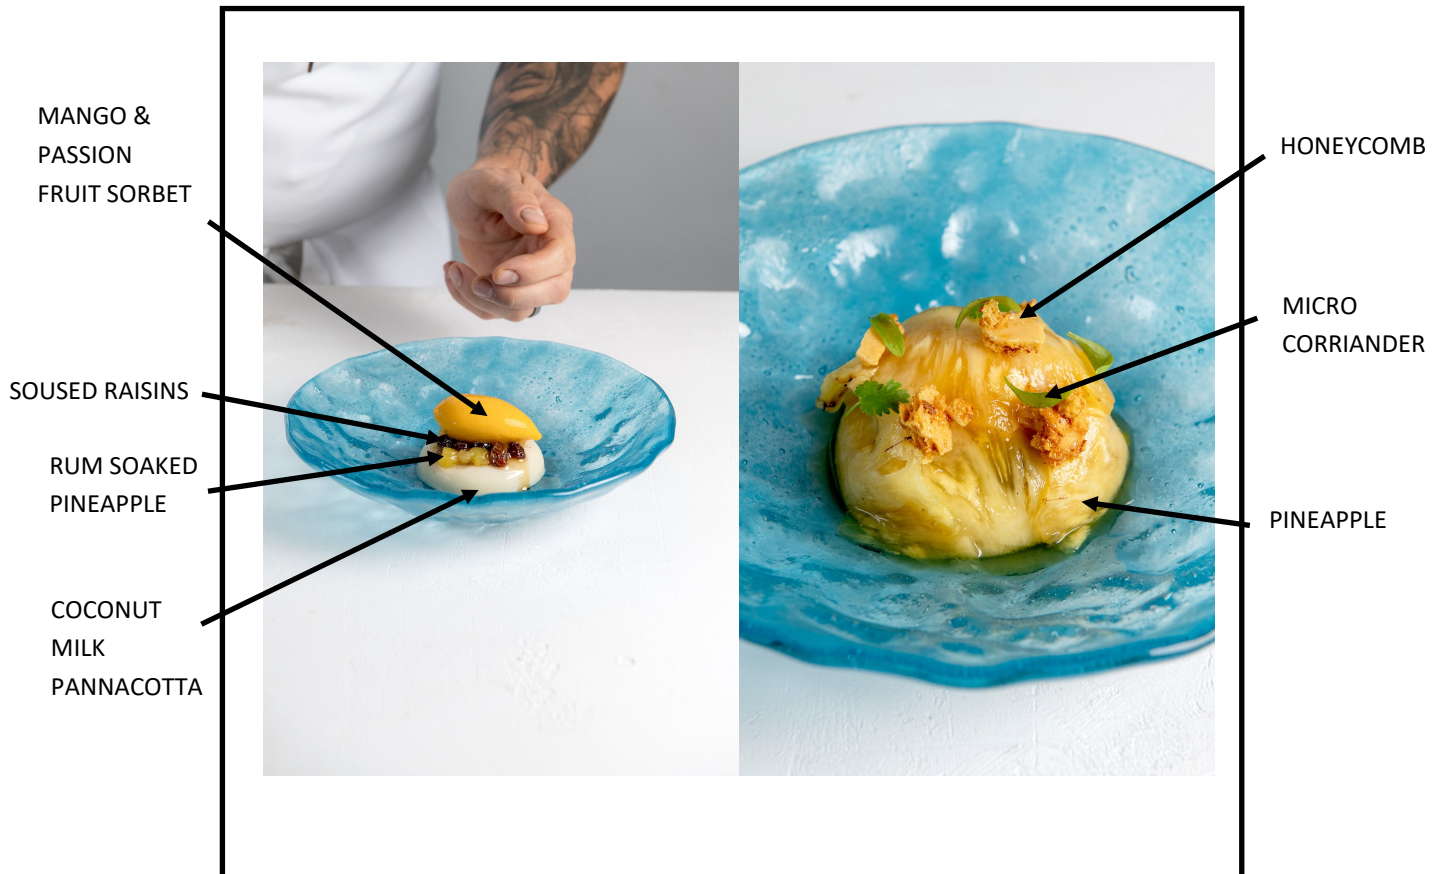

COCONUT SET CREAM

'Honeycomb', Rum Pineapple, Raisins, Mango and Passion Fruit Sorbet

ALLERGENS

SULPHUR DIOXIDE

POINTS OF NOTE